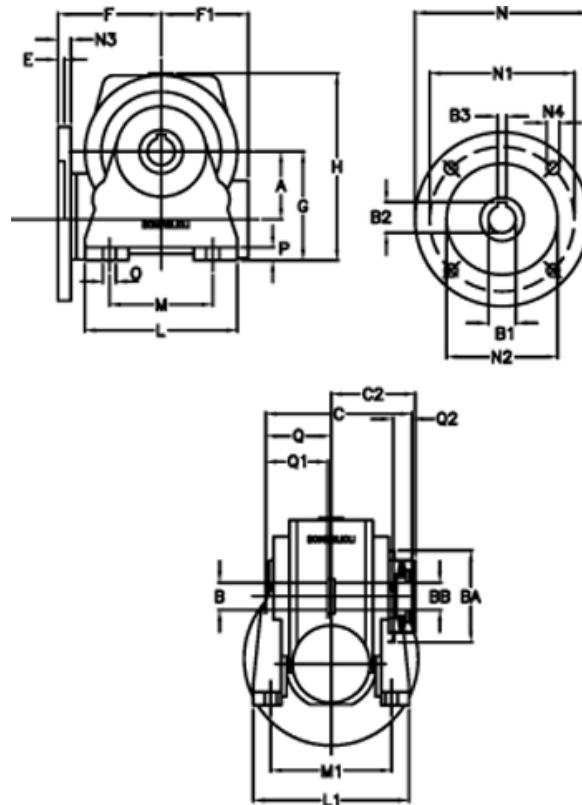

Article number: 390204906012716

Description: Worm Gear with Torque Limiter
VF 49-L1-N-60 P71B5

Measures

a = 49.50	C2 = 63,5	L1 = 124	O = 8.5
B = 25	Description = VF 49N-xx-71B5	m = 63	P = 12
B1 E7 = 14	E = 3.0	M1 = 98.5	Q = 51.0
B2 = 16.3	F = 70	N = 160	Q1 = 41
B3 H9 = 5	F1 = 63	N1 = 130	Q2 = 15
BA = 63	g = 82	N2 = 110	
BB H7 = 14	H = 138.0	N3 = 10.5	
C = 105	L = 110	N4 = 9,5	